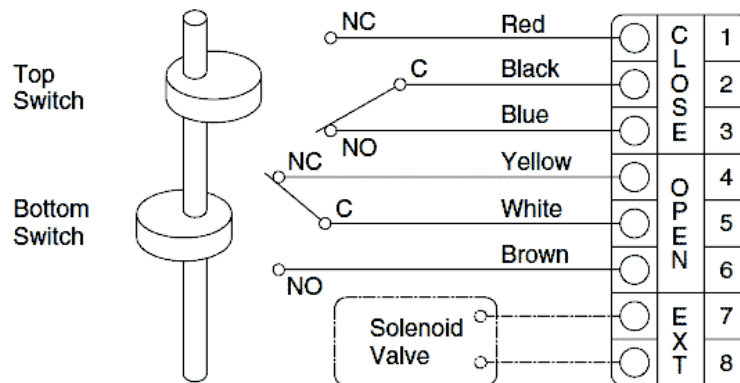

Limit Switch Series SW 3.0 • Weather Proof Design Dimensions & Wiring Diagram

Mechanical Switch (2SPDT)

PLAST-O-MATIC VALVES, INC.

1384 Pompton Avenue, Cedar Grove, New Jersey 07009
(973) 256-3000 • Fax (973) 256-4745 • www.plastomatic.com