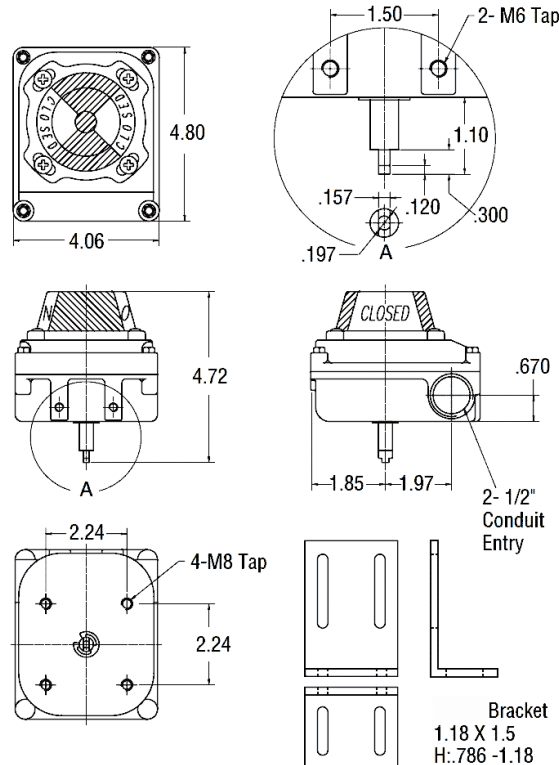

Limit Switch Series SW 3.0 • Weather Proof Design Dimensions & Wiring Diagram

Mechanical Switch (2SPDT)

PLAST-O-MATIC VALVES, INC.

1384 Pompton Avenue, Cedar Grove, New Jersey 07009
(973) 256-3000 • Fax (973) 256-4745 • www.plastomatic.com