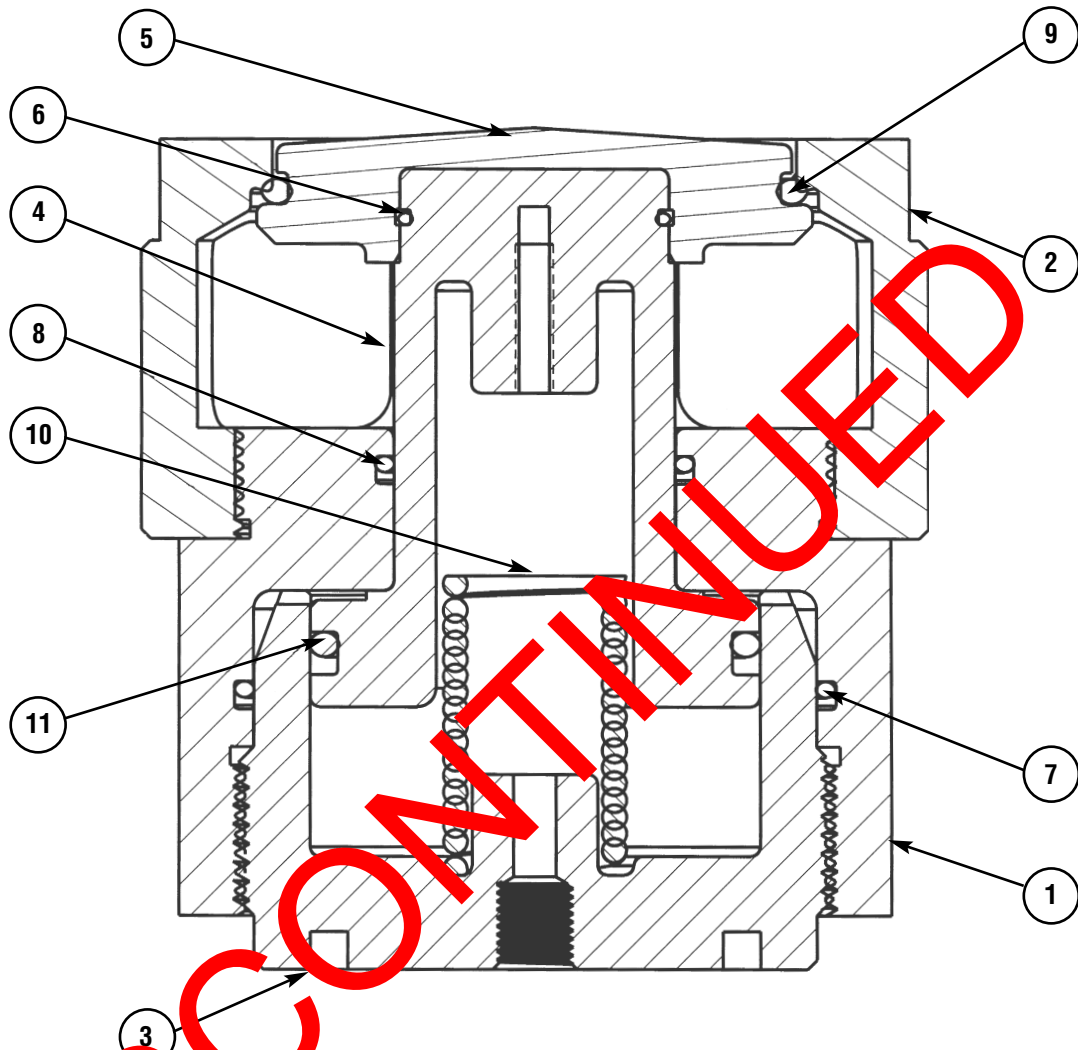

# SERIES IDA AIR-OPERATED QUICK DUMP VALVES PARTS LIST

DISCONTINUED

Item #	Qty	Model #	Description
1	1	8297	HOUSING - Lower Half
2	1	8298	HOUSING - Upper Half
3	1	8299	CYLINDER
4	1	8300	PISTON /SHAFT
5	1	8301	SEAT
6	1	0130	O-RING
7	1	0240	O-RING
8	1	0225	O-RING
9	1	0339	O-RING
10		LHC 162N09	SPRING
11	1	0334	O-RING