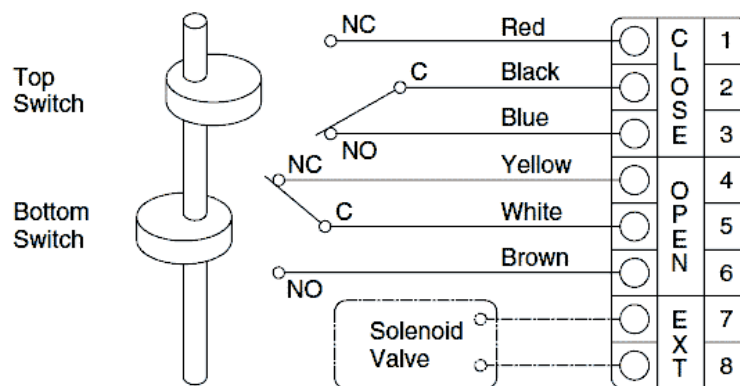

Limit Switch Series SW 3.0 • Weather Proof Design Dimensions & Wiring Diagram

Mechanical Switch (2SPDT)

PLAST-O-MATIC VALVES, INC.

1384 Pompton Avenue, Cedar Grove, New Jersey 07009
(973) 256-3000 • Fax (973) 256-4745 • www.plastomatic.com