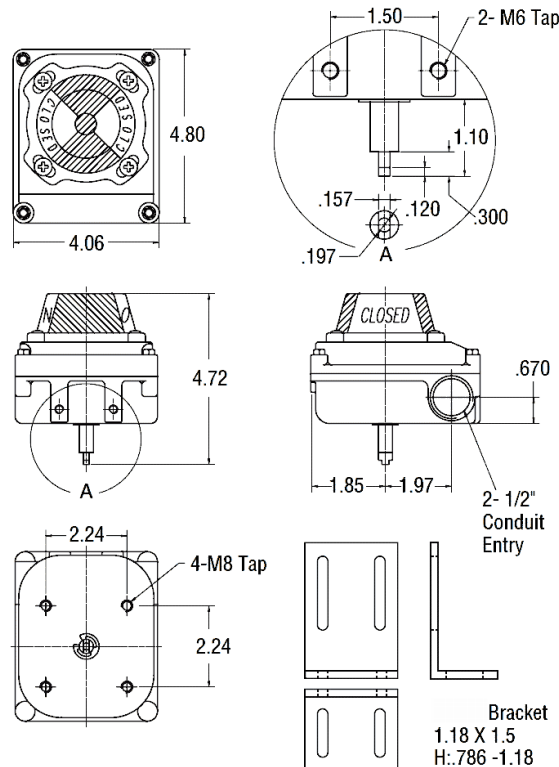

Limit Switch Series SW 3.0 • Weather Proof Design Dimensions & Wiring Diagram

Mechanical Switch (2SPDT)

PLAST-O-MATIC VALVES, INC.

1384 Pompton Avenue, Cedar Grove, New Jersey 07009
(973) 256-3000 • Fax (973) 256-4745 • www.plastomatic.com